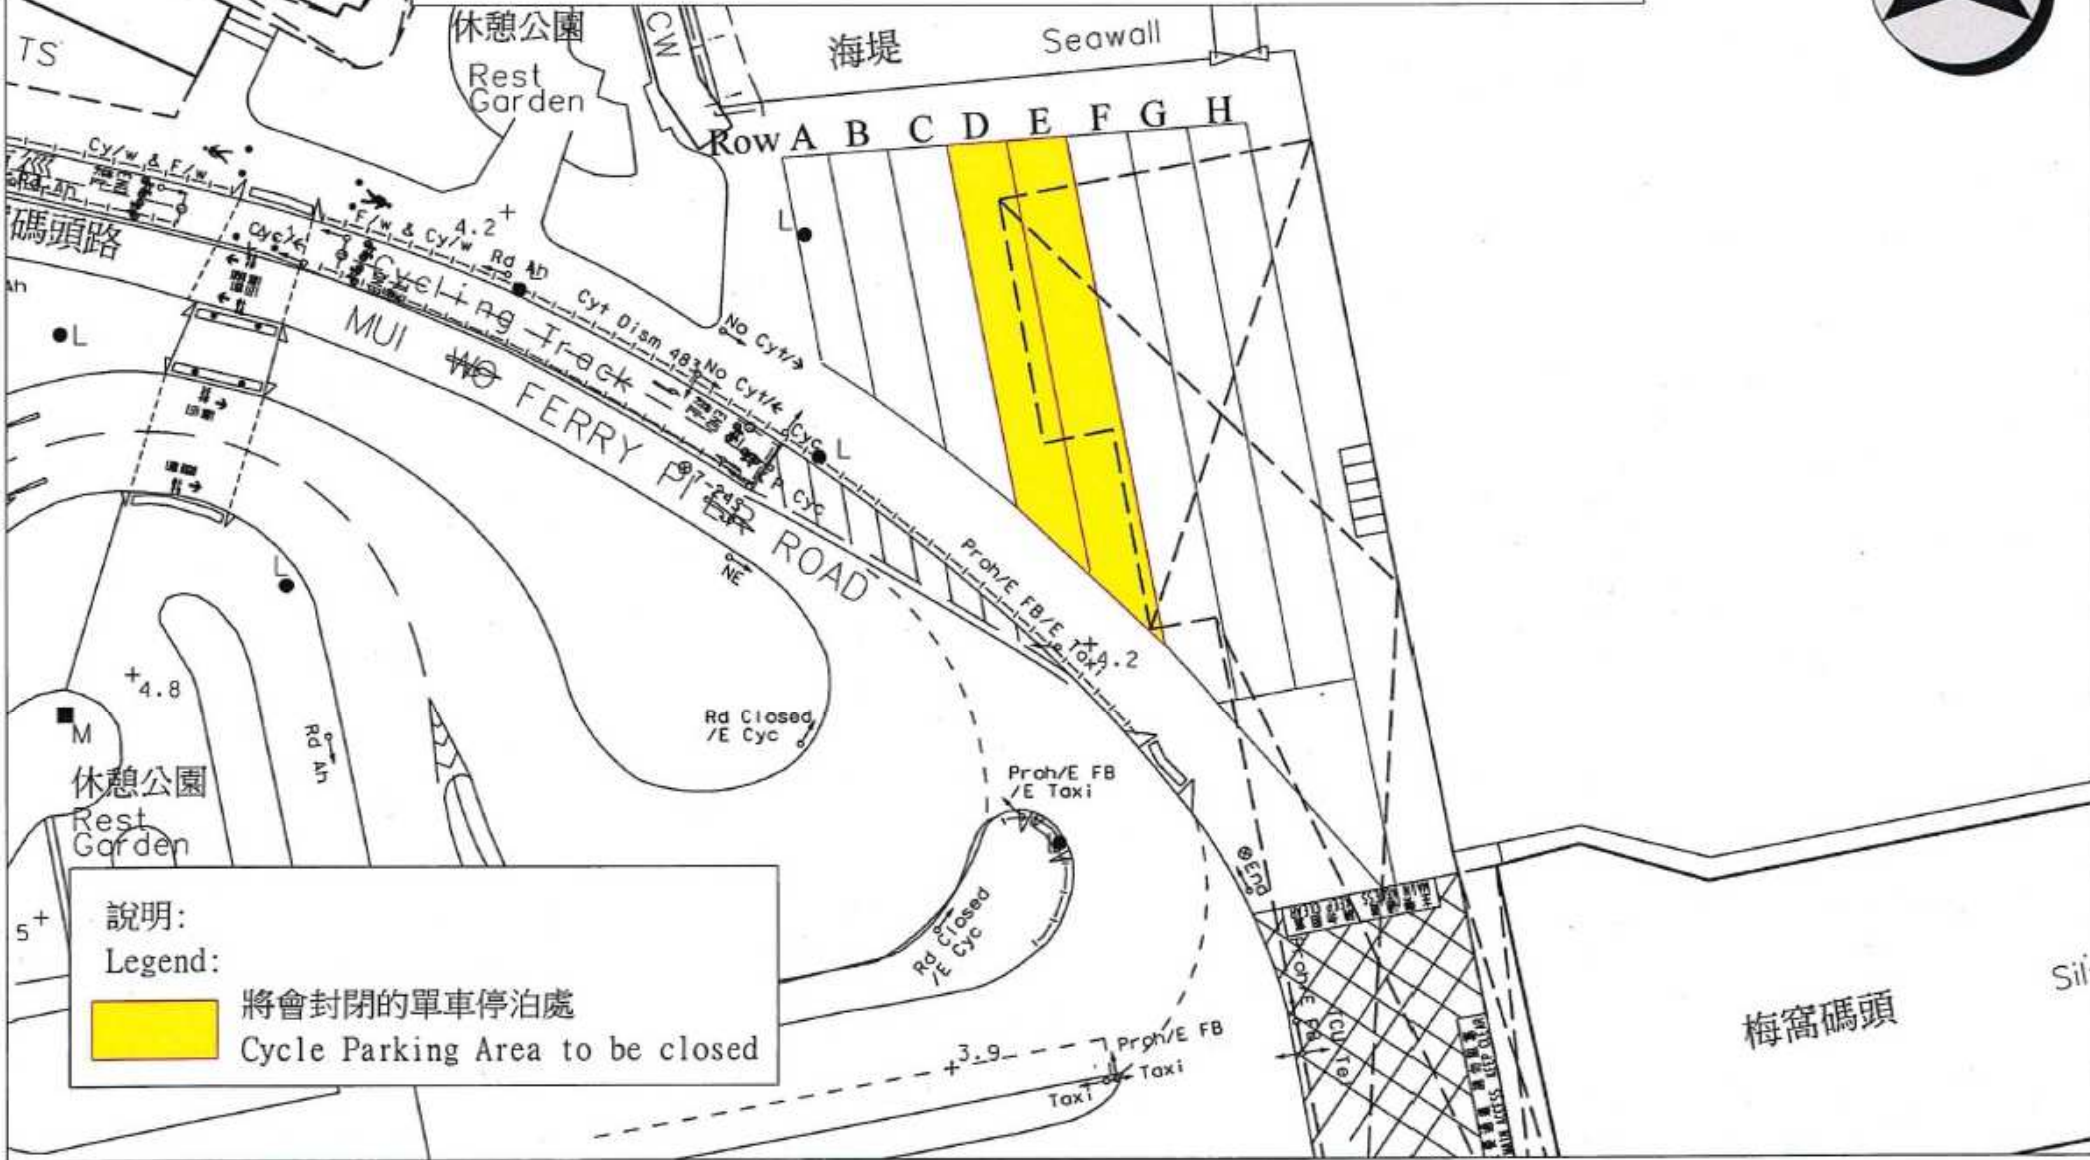

Traffic Advice

Temporary Suspension of Cycle Parking Area in Mui Wo

Members of the public are advised that in order to facilitate a joint-departmental clearance operation, part of the cycle parking area at Mui Wo Ferry Pier as shown in the attached plan will be suspended from 8.00 a.m. on 10 May 2023 (Wednesday) to 3.00 p.m. on 12 May 2023 (Friday).

交通通告

臨時封閉梅窩單車泊車處

公眾人士請注意，為配合政府部門進行聯合清理行動，由 2023 年 5 月 10 日(星期三)上午 8 時至 2023 年 5 月 12 日(星期五)下午 3 時，部分位於梅窩碼頭並展示於附圖的單車停泊處將臨時封閉。

所有在上述期間留在單車停泊處的單車及其他物品將全被移走。警方將在上述地點預先張貼告示，提醒市民在單車泊車位暫停使用前取回所有物品。

Temporary Suspension of Cycle Parking Area at Mui Wo Ferry Pier
 暫停使用梅窩碼頭的單車泊車處